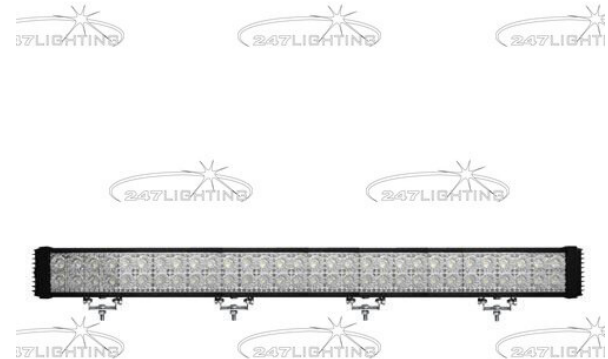

CA 6119

40" Adventure Work Lamp Bar

Lumens 13500 Lumens

Volt 12-28 Volts

Watts 144 Watts

Nominal Current Current Draw @ 12V: 8.40A | @ 24V: 4.20A

Number of LEDs 60 x 3W LEDs

Beam Type & Distance Flood Beam | 75m Beam Distance

IP Rating IP67 Rated

ECE Reg EMC Approved

Lens Material Polycarbonate Lens

Base Material Aluminium Housing

Connection & Mount Steel Mounting Bracket | Wire Connection

Cable 400mm Cable

Dimensions 1013*96*80mm

Operating Temperature -20C to +40°C